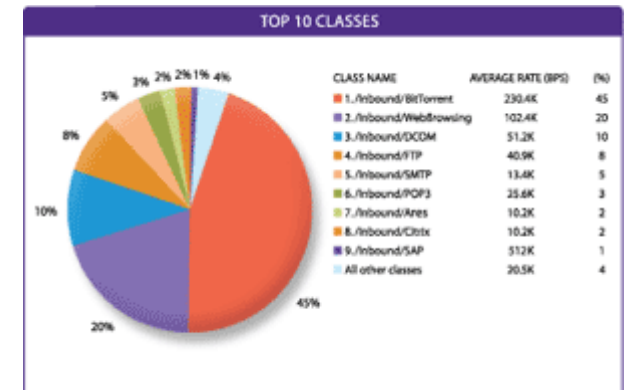

Collect ► Analyse ► Report

COLLECTION: Ambient IT can monitor your internet bandwidth detecting and separating all inbound and outbound traffic by type, destination and source.

ANALYSIS: The traffic can then be analysed with regard to it's validity and purpose, the bandwidth usage and the cost of the service.

REPORT: Production of graphs and statistics to verify usage and costs enables better ability to chose the right internet connection type and pipe sizes and detect the cause of any bottlenecks between you and the information super highway.