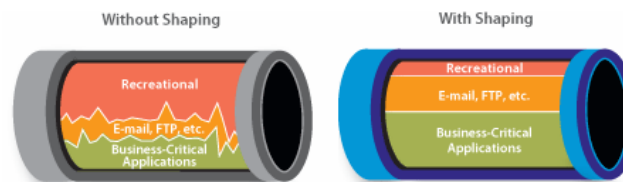

Analysis of the bandwidth usage of your internet connection will provide the following:

- ☑ **Cost Benefit:** Don't pay for what you don't need.
- ☑ **Security and Risk Mitigation:** Understanding enables prevention.
- ☑ **Knowledge:** Know who's doing what and when.
- ☑ **Performance Evaluation:** Understand the ebbs and flows, peaks and troughs.

What ► How ?

WHAT ? : Bandwidth Monitoring is one of the most crucial activities of an enterprise network administrator. While sufficient bandwidth to perform the 'required' tasks is essential to operation, having an bandwidth excessive to the needs of your business may be unnecessarily costing you money. Excessive overuse of your network bandwidth can be avoided when it is correctly identified.

HOW ? : Using state of the art network analysis and traffic shaping devices by Packeteer, networks can be analysed down to the individual data elements showing traffic type/usage/protocol and source/destination. We provide the equipment and the expertise to install and analyse. We produce reports and recommendations based on our findings.

Collect ► Analyse ► Report

COLLECTION: Ambient IT can monitor your internet bandwidth detecting and separating all inbound and outbound traffic by type, destination and source.

ANALYSIS: The traffic can then be analysed with regard to it's validity and purpose, the bandwidth usage and the cost of the service.