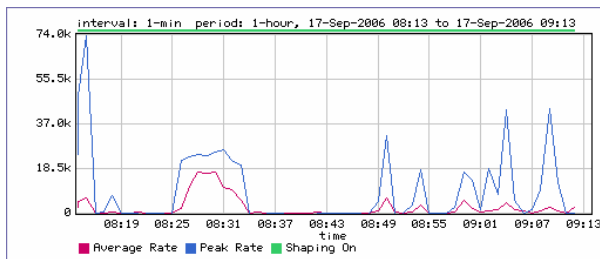

Analysis of the bandwidth usage of your internet connection will provide the following:

- ☑ **Cost Benefit:** Don't pay for what you don't need.
- ☑ **Security and Risk Mitigation:** Understanding enables prevention.
- ☑ **Knowledge:** Know who's doing what and when.
- ☑ **Performance Evaluation:** Understand the ebbs and flows, peaks and troughs.

What ► How ?

WHAT ? : Bandwidth Monitoring is one of the most crucial activities of an enterprise network administrator. While sufficient bandwidth to perform the 'required' tasks is essential to operation, having an bandwidth excessive to the needs of your business may be unnecessarily costing you money. Excessive overuse of your network bandwidth can be avoided when it is correctly identified.